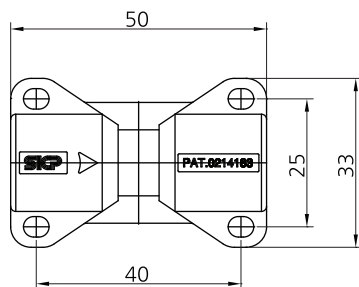

Differential Pressure Indicator (DPI)

DPI

DPI

- The differential pressure indicator measure the pressure difference between the inlet and the outlet of purifying devices and indicates thereplacement time of a filter.
- The display of the differential pressure indicator turns from green into red, change the filter installed.

DPI

CAUTION

Dimension(mm)

	Applicable Model
150 Series ~850 Series	SAFL , SAM , SAMD , SAMH , SAMG