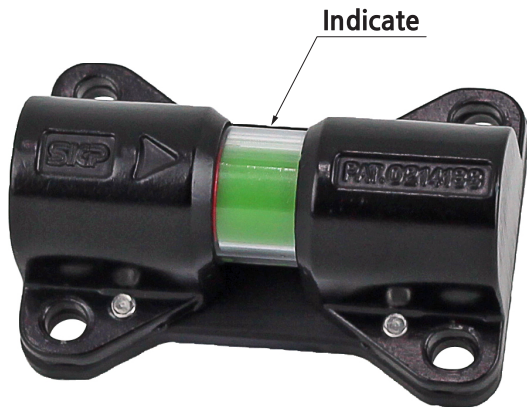

Differential Pressure Indicator (DPI)

DPI

DPI

- The differential pressure indicator measure the pressure difference between the inlet and the outlet of purifying devices and indicates thereplacement time of a filter.
- The display of the differential pressure indicator turns from green into red, change the filter installed.