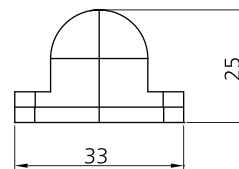

Differential Pressure Indicator (DPI)

DPI

DPI

- The differential pressure indicator measure the pressure difference between the inlet and the outlet of purifying devices and indicates thereplacement time of a filter.
- The display of the differential pressure indicator turns from green into red, change the filter installed.

DPI

CAUTION

Dimension(mm)

	Applicable Model
150 Series ~850 Series	SAFL , SAM , SAMD , SAMH , SAMG